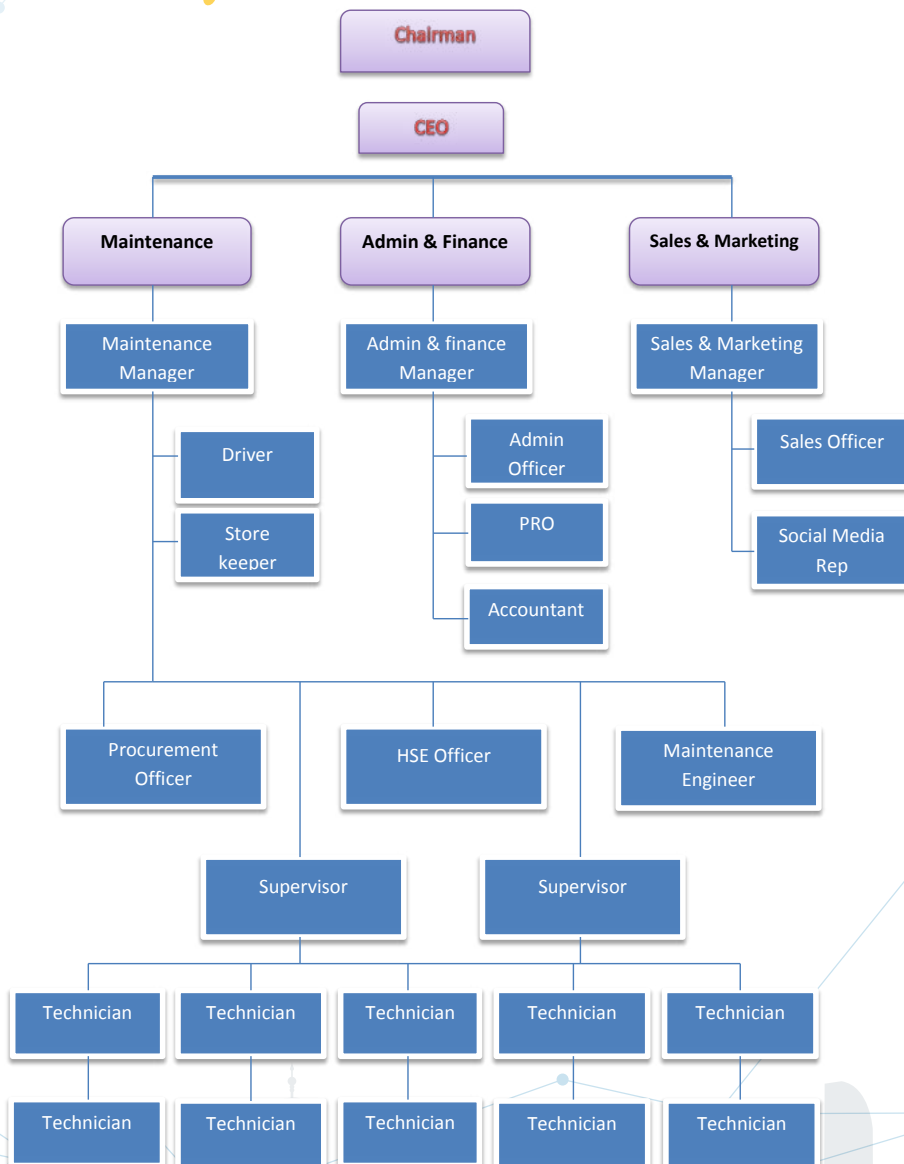

ORGANIZATIONAL CHART